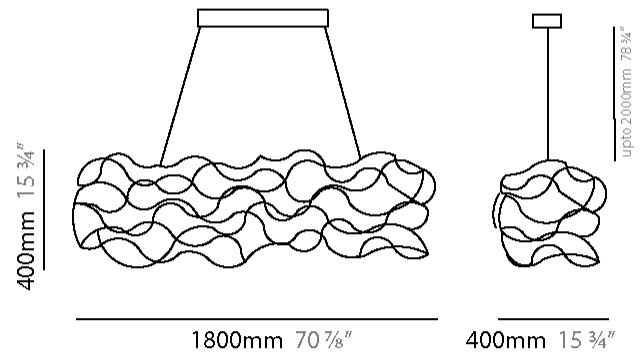

D101682-

base number   LED Dimming   Color Temperature   Finish Options

1. To build a product code in our configurator select the specify button on the base model # product page
2. To build a manual product code on this datasheet choose from the options listed below in blue font and add the suffix to the base model #

GENERAL

Series: Sirio
Subseries: Sirio Abstract
Brand: Quasar
Division: Design
Mounting Type: Suspension
Mounting Location: Ceiling
Subcategory: Ambient

PHYSICAL

Shape: Abstract
Length (mm): 1800
Length (in): 70 ⁷/₈
Width (mm): 400
Width (in): 15 ³/₄
Height (mm): 400
Height (in): 15 ³/₄
Max. Overall Height (mm): 2400
Max. Overall Height (in): 94 ¹/₂
Light Distribution: Omnidirectional
Weight (kg): 4.5
Weight (lbs): 9.9
Fixture Finish: [NIC / BRA / BBR](#)
Fixture Material: Metal
Cable Details: 2000mm Cable
Upon Request: Custom Sizes

ELECTRICAL

Lamp Type: LED
Input Wattage (W): 42
Dimming: [Non-Dimming / Phase Dimming (120vac Only)](#)
Driver Included: Yes
Driver Location: Integrated
Driver Type: Constant Voltage - 120/277Vac
Driver Class: Class 2
Input Voltage (V): 120 - 277
Output Voltage (V): 12
Upon Request: (Not included - see components) Integral: 0-10Vdc dimming

LED

Number of LEDs: 70
Color Temperature (°K): [2400 / 2800](#)
Max. Delivered Lumen (lm): 2100 (2800K)
CRI: >90 CRI
Lamp Life (hrs): 50000

OPTICAL

RATINGS AND CERTIFICATIONS

Certified By: Certified for North American Standards
IP rating: IP20