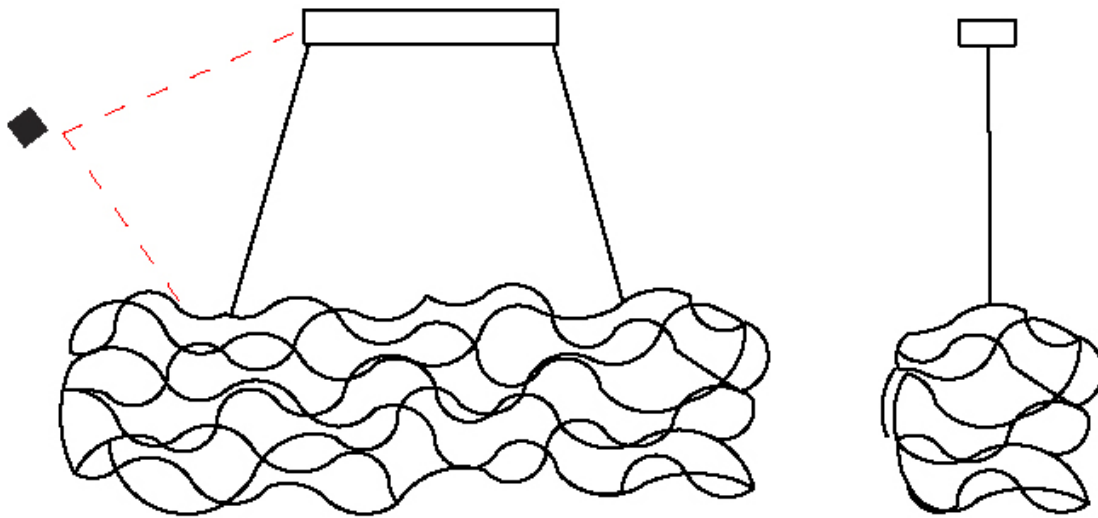

SIRIO ABSTRACT SUSPENSION

D101682-

PROJECT _____

TYPE _____

SPECIFIER _____

QUANTITY _____

DATE _____

D