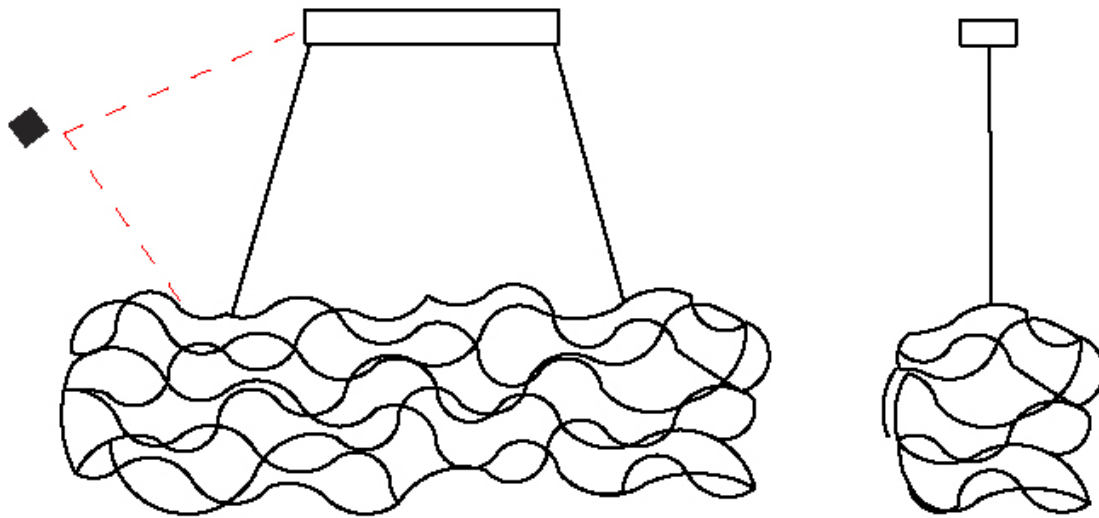

SIRIO ABSTRACT SUSPENSION

D101835-

PROJECT
TYPE
SPECIFIER
QUANTITY
DATE

D