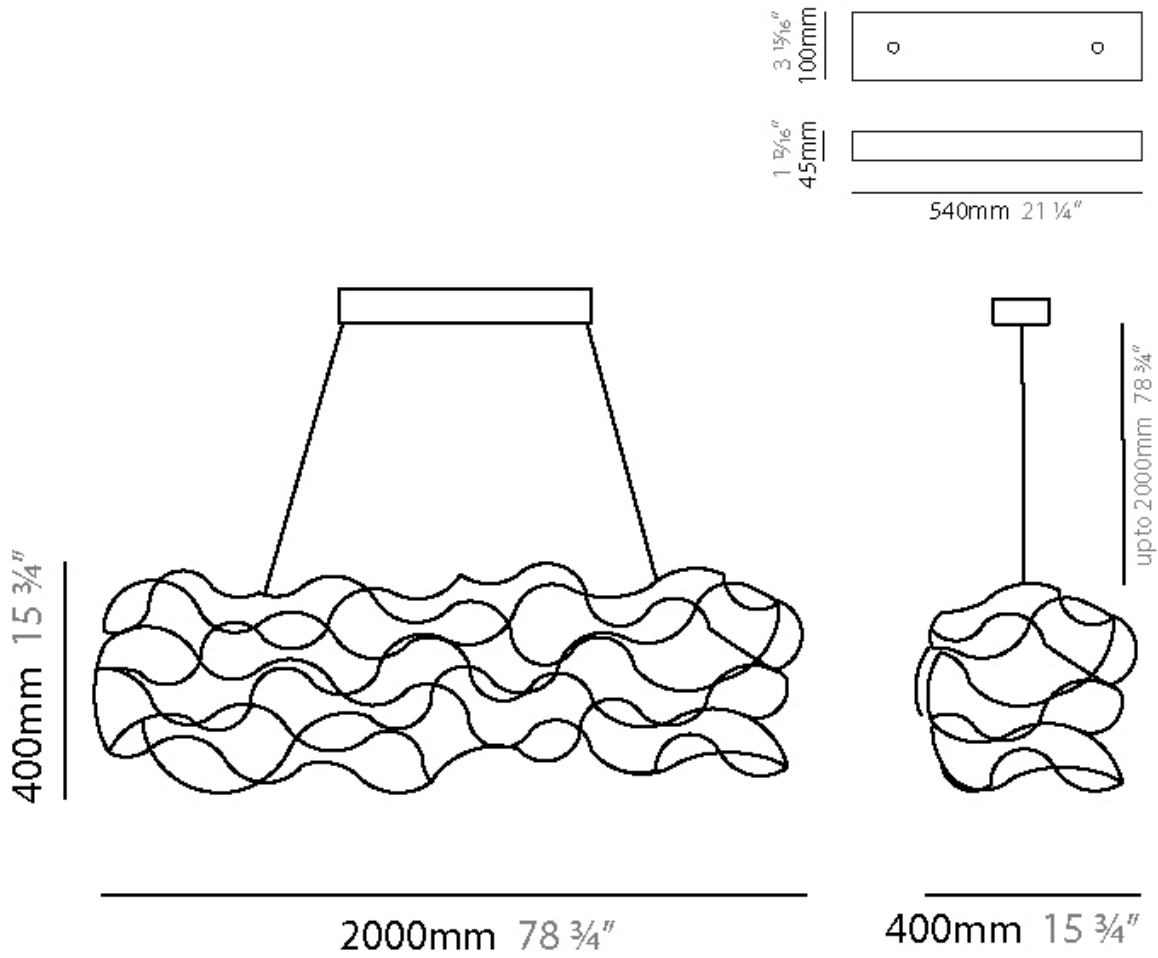

SIRIO ABSTRACT SUSPENSION

D101683-

PROJECT	
TYPE	
SPECIFIER	
QUANTITY	
DATE