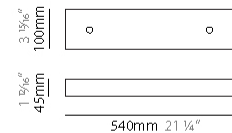

GENERAL

Series: Sirio
 Subseries: Sirio Abstract
 Brand: Quasar
 Division: Design
 Mounting Type: Suspension
 Mounting Location: Ceiling
 Subcategory: Ambient

PHYSICAL

Shape: Abstract
 Length (mm): 1800
 Length (in): 70 ⁷/₈
 Width (mm): 400
 Width (in): 15 ³/₄
 Height (mm): 400
 Height (in): 15 ³/₄
 Max. Overall Height (mm): 2400
 Max. Overall Height (in): 94 ¹/₂
 Light Distribution: Omnidirectional
 Weight (kg): 4.5
 Weight (lbs): 9.9
 Fixture Finish: [NIC / BRA / BBR](#)
 Fixture Material: Metal
 Cable Details: 2000mm Cable
 Upon Request: Custom Sizes

LED

Number of LEDs: 70
 Color Temperature (°K): [2400 / 2800](#)
 Max. Delivered Lumen (lm): 2100 (2800K)
 CRI: >90 CRI
 Lamp Life (hrs): 50000

OPTICAL

RATINGS AND CERTIFICATIONS

Certified By: Certified for North American Standards
 IP rating: IP20

GENERAL

Series: Sirio
 Subseries: Sirio Abstract
 Brand: Quasar
 Division: Design
 Mounting Type: Suspension
 Mounting Location: Ceiling
 Subcategory: Ambient

PHYSICAL

Shape: Abstract
 Length (mm): 2000
 Length (in): 78 ¾
 Width (mm): 400
 Width (in): 15 ¾
 Height (mm): 400
 Height (in): 15 ¾
 Max. Overall Height (mm): 2400
 Max. Overall Height (in): 94 ½
 Light Distribution: Omnidirectional
 Weight (kg): 4.5
 Weight (lbs): 9.9
 Fixture Finish: [NIC / BRA / BBR](#)
 Fixture Material: Metal
 Cable Details: 2000mm Cable
 Upon Request: Custom Sizes